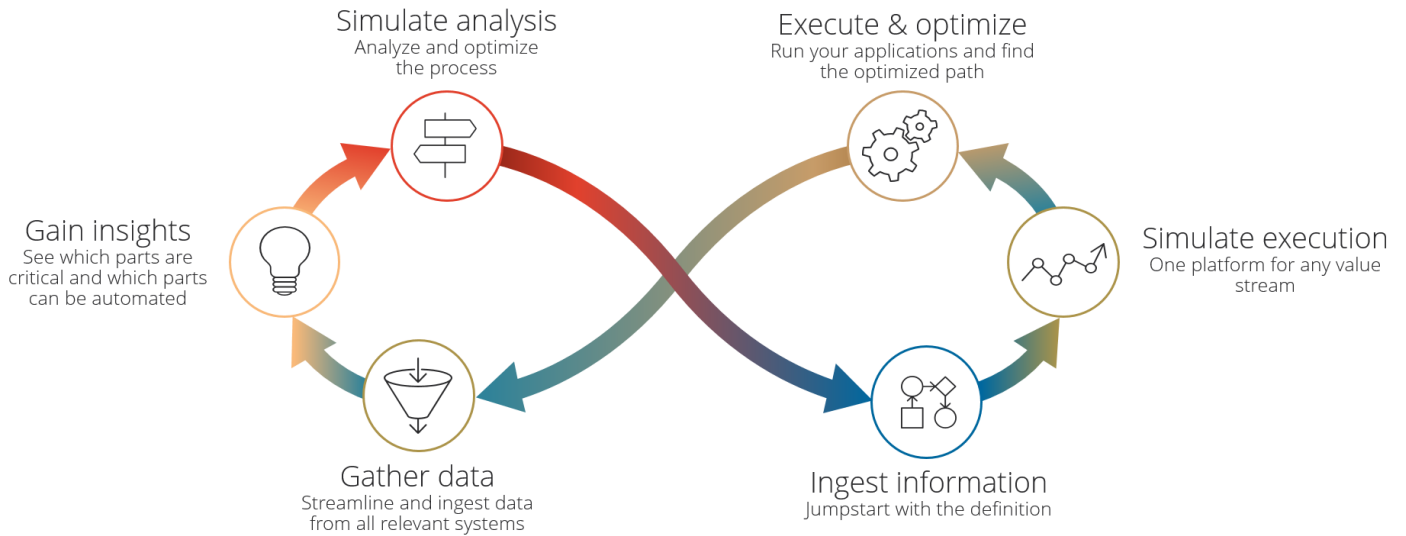

A NEW PARADIGM

Papyrus Converse is a comprehensive, cross-industry solution for managing and optimizing business processes. We specialize in complex environments to increase transparency, agility, and efficiency while reducing costs. By eliminating bottlenecks, we help organizations improve performance and productivity. Our platform uses the power of **IBM Watsonx** and **Process Mining** to provide advanced analytics—the perfect foundation for data-driven decisions.

KEY BENEFITS AT A GLANCE

Unparalleled Time-to-Market: Significantly faster development compared to traditional BPM tools. Launch applications in a fraction of the time.

Natural Language Definition: Define processes in plain language. This empowers business users and turns expert knowledge into digital assets while saving IT resources.

Flexibility and Adaptability: Unlike rigid BPM solutions, our platform handles dynamic processes and supports continuous improvement during live operations.

Leading Tech Integration: Seamless connection to IBM Watsonx, Process Mining, and business correspondence provides a complete, 360-degree solution.

Living Applications: Applications are no longer static; they evolve with your business based on real-time data.

SHAPE THE FUTURE

Papyrus Converse makes organizations more adaptive and agile. The platform creates the foundation for a digital, learning business and drives successful automation. By empowering your business users, you gain a competitive edge and reduce long-term costs.

- **Act, Don't React:** Respond to dynamic market changes in real-time.
- **Strategic Priorities:** Achieve your goals through business empowerment and low Total Cost of Ownership (TCO).
- **Speed & Self-Service:** Execute your own ideas independently—at a fraction of the usual cost and time.